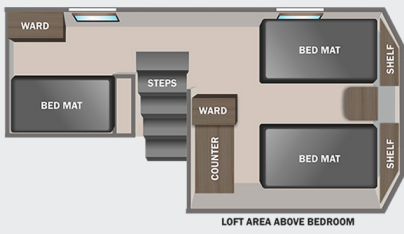

# INTERIOR DESIGN

## CLASSIC FARMHOUSE

Main Wood

Accent Wood

Floor

Countertop

Main Fabric

Accent Fabric

# JAYCO JAY FLIGHT BUNGALOW

**40DLFT** OPTION: A

LOFT AREA ABOVE BEDROOM

**40FKDS** OPTIONS: A, B

**S** STORAGE

**MICRO** MICROWAVE

**OHC** OVERHEAD CABINETS

**FRIDGE** REFRIGERATOR

**WARD** WARDROBE

**40LOFT** OPTION: A

LOFT AREA ABOVE BEDROOM