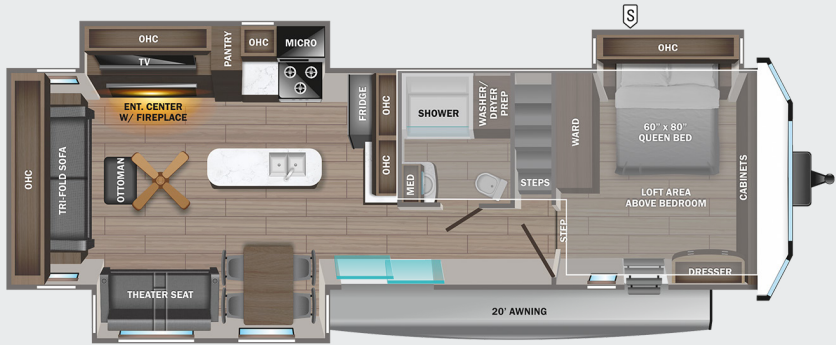

# INTERIOR DESIGN

# JAYCO JAY FLIGHT BUNGALOW

**40DLFT** OPTION: A

LOFT AREA ABOVE BEDROOM

**40FKDS** OPTIONS: A, B

**S** STORAGE

**MICRO** MICROWAVE

**OHC** OVERHEAD CABINETS

**FRIDGE** REFRIGERATOR

**WARD** WARDROBE

**40LOFT** OPTION: A

LOFT AREA ABOVE BEDROOM