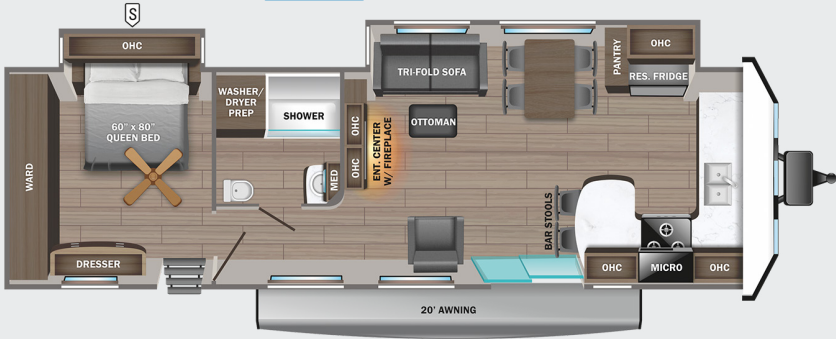

# JAYCO JAY FLIGHT BUNGALOW

**40DLFT** OPTION: A

LOFT AREA ABOVE BEDROOM

**40FKDS** OPTIONS: A, B

**S** STORAGE

**MICRO** MICROWAVE

**OHC** OVERHEAD CABINETS

**FRIDGE** REFRIGERATOR

**WARD** WARDROBE

**40LOFT** OPTION: A

LOFT AREA ABOVE BEDROOM